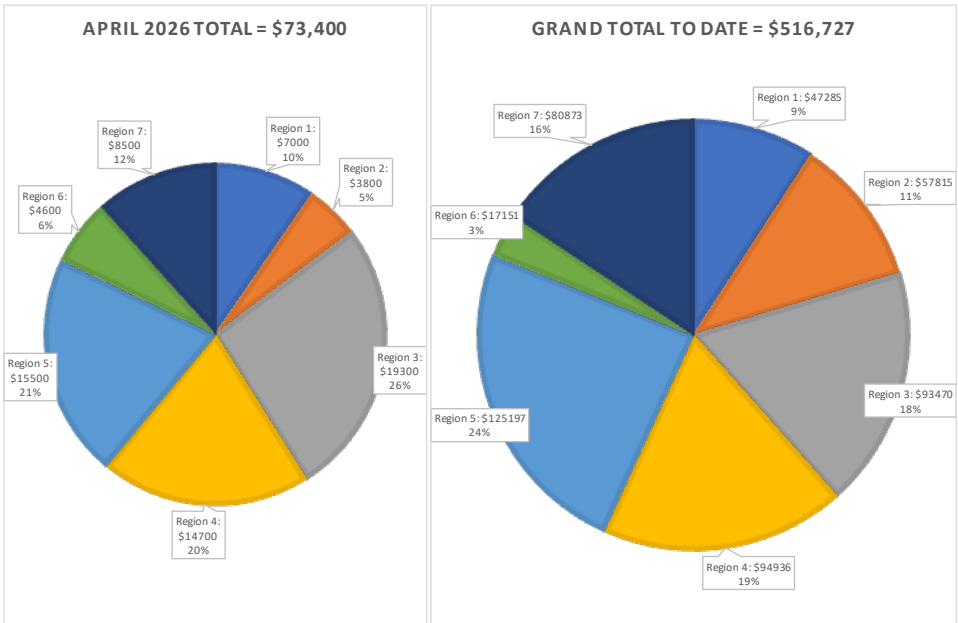

# Pet Friendly Plate Program Results: April 2026

Congratulations to the following Idaho shelters, rescue groups,  
and veterinary clinics who received a Pet Lovers Grant in April 2026!

Region	Counties	Organization
1	Benewah, Bonner, Boundary, Kootenai, Shoshone Counties	Better Together Animal Alliance The Furry Farm Rescue, Inc.
2	Clearwater, Idaho, Latah, Lewis, Nez Perce Counties	Animal Rescue Foundation ARF
3	Adams, Canyon, Gem, Owyhee, Payette, Washington Counties	City of Weiser Happy Jack Cats, Inc. Operation Community Cats SNARF Animal Rescue Weiser River Animal Shelter & Rescue West Valley Humane
4	Ada, Boise, Elmore, Valley Counties	BnB Rescue Dr. Robert Ormand, DVM Garden Valley Community Cats MCPAWS Regional Animal Shelter Paws Rescue, Inc
5	Blaine, Camas, Cassia, Gooding, Jerome, Lincoln, Minidoka, Twin Falls Counties	City of Burley Clowder 9 Ranch, Inc. Minidoka Joint Animal Shelter Mountain Humane
6	Bannock, Bear Lake, Bingham, Caribou, Franklin, Oneida, Power Counties	Bingham County Humane Society
7	Bonneville, Butte, Clark, Custer, Fremont, Jefferson, Lemhi, Madison, Teton Counties	Heart of Idaho Animal Sanctuary Lemhi County Humane Society

# Pet Friendly Plate Program Results: April 2026

Avg. cost per S/N = \$62

Region	Number of S/Ns
Region 1- Benewah, Bonner, Boundary, Kootenai, Shoshone Counties	911
Region 2- Clearwater, Idaho, Latah, Lewis, Nez Perce Counties	871
Region 3- Adams, Canyon, Gem, Owyhee, Payette, Washington Counties	1500
Region 4- Ada, Boise, Elmore, Valley Counties	1563
Region 5- Blaine, Camas, Cassia, Gooding, Jerome, Lincoln, Minidoka, Twin Falls Counties	1133
Region 6- Bannock, Bear Lake, Binghman, Caribou, Franklin, Oneida, Power Counties	202
Region 7- Bonneville, Butte, Clark, Custer, Fremont, Jefferson, Lemhi, Madison, Teton Counties	1224
<b>Total S/Ns =</b>	<b>7404</b>